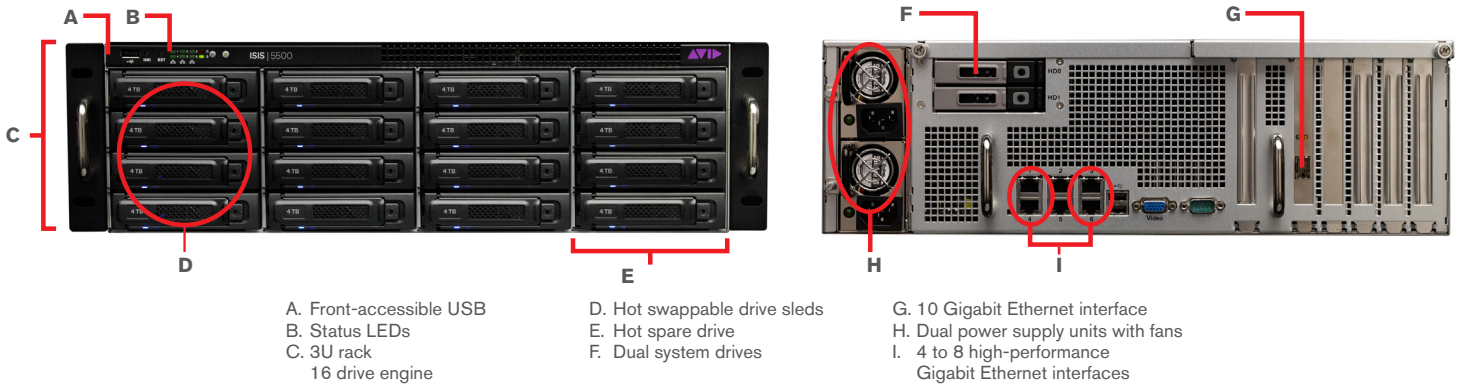

ISIS | 5500—The benchmark for shared storage value

Specifications

ISIS | 5500 ENGINE

- Windows Storage Server 2008 64-bit
- Rackmount-ready; 3U rack height
- Sixteen 1 TB, 2 TB, or 4 TB SATA II (7,200 rpm) media drives
  - Three 4+1 RAID 5 ranks, plus hot spare
  - Automatic drive failure sensing and rebuild
- Lockable front bezel
- Dual power supplies
- Internal ISIS System Director metadata management
  - Redundant, mirrored SATA II system drives (rear accessible, hot swap)
  - Standby System Director initiation

DIMENSIONS

- Width (mounting): 17 in (432 mm); 18.8 in (478 mm) total
- Height: 5.25 in (134 mm)
- Depth: 29 in (737 mm)
- Max weight (shipping): 112 lbs (50.8 kg)

NETWORK INTERFACES

(installed in the ISIS | 5500 Engine)

- 10 Gigabit Ethernet NIC XFP+
- Up to eight 1 Gigabit Ethernet (1000BASE-T)

ISIS File System

- 64-bit self-balancing, distributed file system
- Enables real-time access to storage
- Distributes file system management among clients, storage elements, and System Director

Administration tools

- Dynamic workspace set-up and monitoring
- FlexDrive dynamically adjusts storage workspaces without editing interruption

- User administration: View, create, define workgroups, delete and assign passwords
- Active Directory (LDAP) integration for user account synchronization with IT systems
  - User workspace access controls
- Pictorial system component health monitoring and status notification
- Error warning and informational logging
- Monitoring: User status, workspace status, comprehensive event log, read and write bandwidth usage
- Remote notification of system events

ENVIRONMENTAL

- Operating temperature: 5°C to 40°C
- Non-operating temperature: -40°C - 70°C
- Relative humidity (operating): 10% to 85% non-condensing
- Power consumption: 460 W (typical) – 1569.5 BTU/hr. 1000 W maximum

COLLABORATION

- Files/folders: 8 million
- User accounts: 5,000
- User groups: 1,000
- Avid editor support:
  - AirSpeed
  - Media Composer | Software
  - Media Composer | Symphony® Option
  - Media Composer | NewsCutter® Option
  - Pro Tools | Software
  - Avid DS
  - iNEWS® Instinct®
- Apple Final Cut Pro
- Adobe Premiere Pro
- Autodesk Smoke
- Blackmagic Design DaVinci Resolve
- Real-time asset management support:
  - Interplay | Production
  - MediaCentral™ | UX (formerly Interplay Central)
  - Media Composer | Cloud (formerly Interplay Sphere)

ETHERNET SWITCHES

Cisco Catalyst

- 4948E: Rackmount 1RU stackable 1GigE; 48 line-rate 10/100/1000Base-T ports; two 10GigE uplink interfaces
- 4900M: Rackmount 1GigE and 10GigE; eight 10GigE ports, plus two modules; 20 line rate 10/100/1000Base-T ports
- 4500-X: Rackmount 16x or 32x 1GigE/10GigE; optional 8-port 10GigE uplink module
- Nexus 7000

Dell Networks